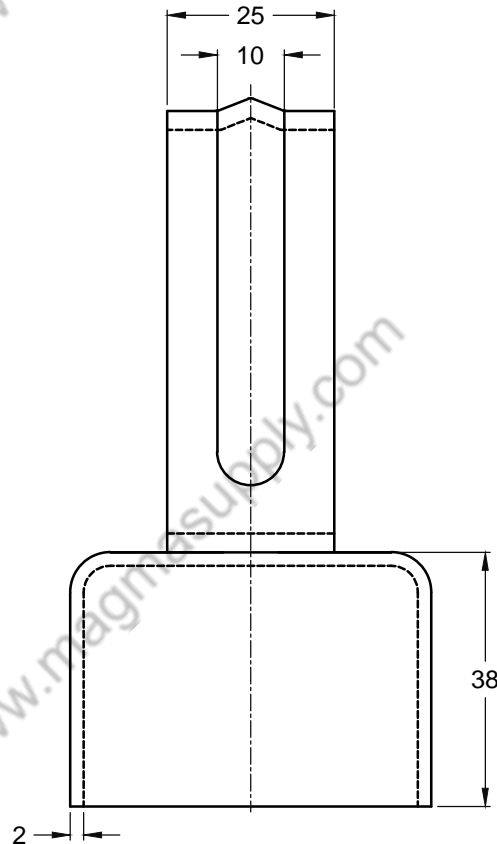

DIA AS PER
TOP RAIL PIPE +3mm

DIA AS PER
LINE POST PIPE +3mm

ITEM CODE DETAIL

ITEM CODE	PIPE SIZE
MCL371	1.5/8"X1.3/8" BLACK
MCL372	1.5/8"X1.3/8" GALV.
MCL373	1.7/8"X1.3/8" BLACK
MCL374	1.7/8"X1.3/8" GALV.
MCL375	1.7/8"X1.5/8" BLACK
MCL376	1.7/8"X1.5/8" GALV.
MCL377	2.3/8"X1.5/8" BLACK
MCL378	2.3/8"X1.5/8" GALV.
MCL379	2.3/8"X1.7/8" BLACK
MCL380	2.3/8"X1.7/8" GALV.

ITEM CODE:	MAGMA INDUSTRIAL SUPPLY LTD. BC, CANADA		
NAME: LINE POST LOOP CAP			
DATE: 21/09/2022	DRN BY:	CHECKED BY:	APPROVED BY:
ALL DIMENSION IN MM	REV. NO. 00	SCALE 1:1	