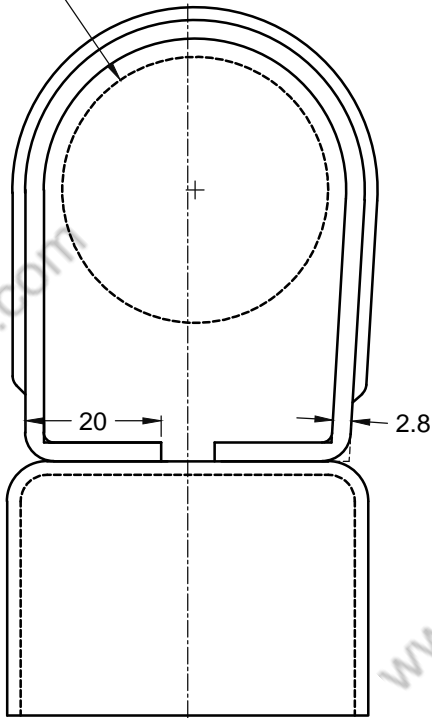

DIA AS PER
TOP RAIL PIPE +3mm

DIA AS PER
LINE POST PIPE +3mm

ITEM CODE DETAIL

ITEM CODE	PIPE SIZE
MCL371	1.5/8"X1.3/8" BLACK
MCL372	1.5/8"X1.3/8" GALV.
MCL373	1.7/8"X1.3/8" BLACK
MCL374	1.7/8"X1.3/8" GALV.
MCL375	1.7/8"X1.5/8" BLACK
MCL376	1.7/8"X1.5/8" GALV.
MCL377	2.3/8"X1.5/8" BLACK
MCL378	2.3/8"X1.5/8" GALV.
MCL379	2.3/8"X1.7/8" BLACK
MCL380	2.3/8"X1.7/8" GALV.

ITEM CODE:	MAGMA INDUSTRIAL SUPPLY LTD. BC, CANADA		
NAME: LINE POST LOOP CAP			
DATE: 21/09/2022	DRN BY:	CHECKED BY:	APPROVED BY:
ALL DIMENSION IN MM	REV. NO. 00	SCALE 1:1	